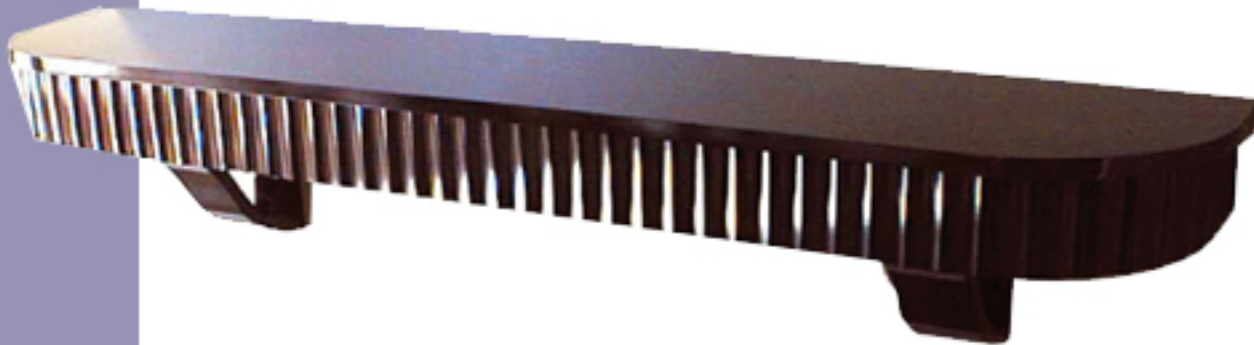

Gabriella Table

Width - 90"

Depth - 18"

Height - 17"

Shown with Wood Top. Also available as base for

Photos and Furniture © Cellura Designs, Inc.

5040 Richmond Road Cleveland, OH 44149-1391 Phone: 216-464-6600 Fax: 216-464-3076 Toll Free: 888-889-1992 Custom Sizes Are Available